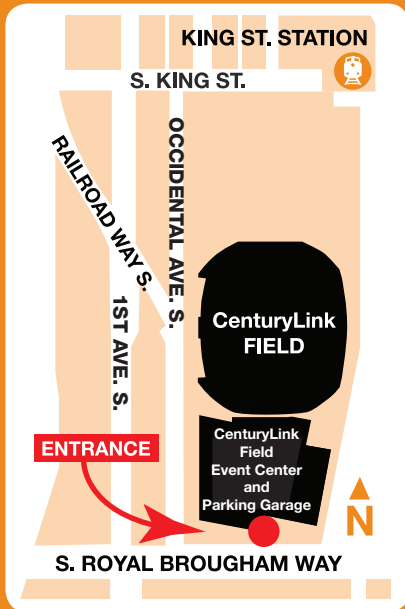

# COMMUNITY RESOURCE EXCHANGE

INSPIRE

CARE

EMPATHY

COMPASSION

**FRIDAY, JANUARY 13, 2012 • CenturyLink Field (formerly Qwest Field) • 9:00 a.m. – 2:30 p.m.**